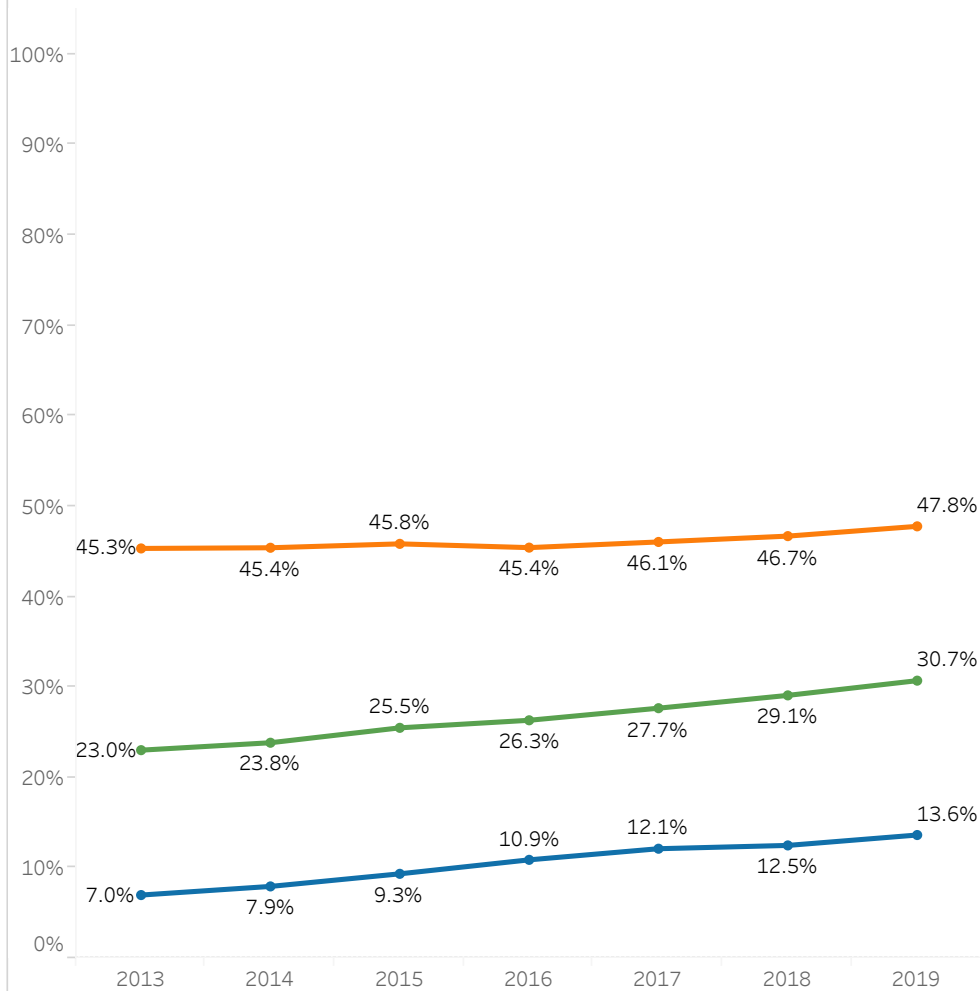

Percentage of Female, BME and Disabled students

All University

Green Templeton College

The charts show the changing percentage of Female, BME (Black and minority ethnic) and Disabled students over time.

Data is from the 01/12/2019 Student Statistics snapshot. Report prepared by: sdma@admin.ox.ac.uk