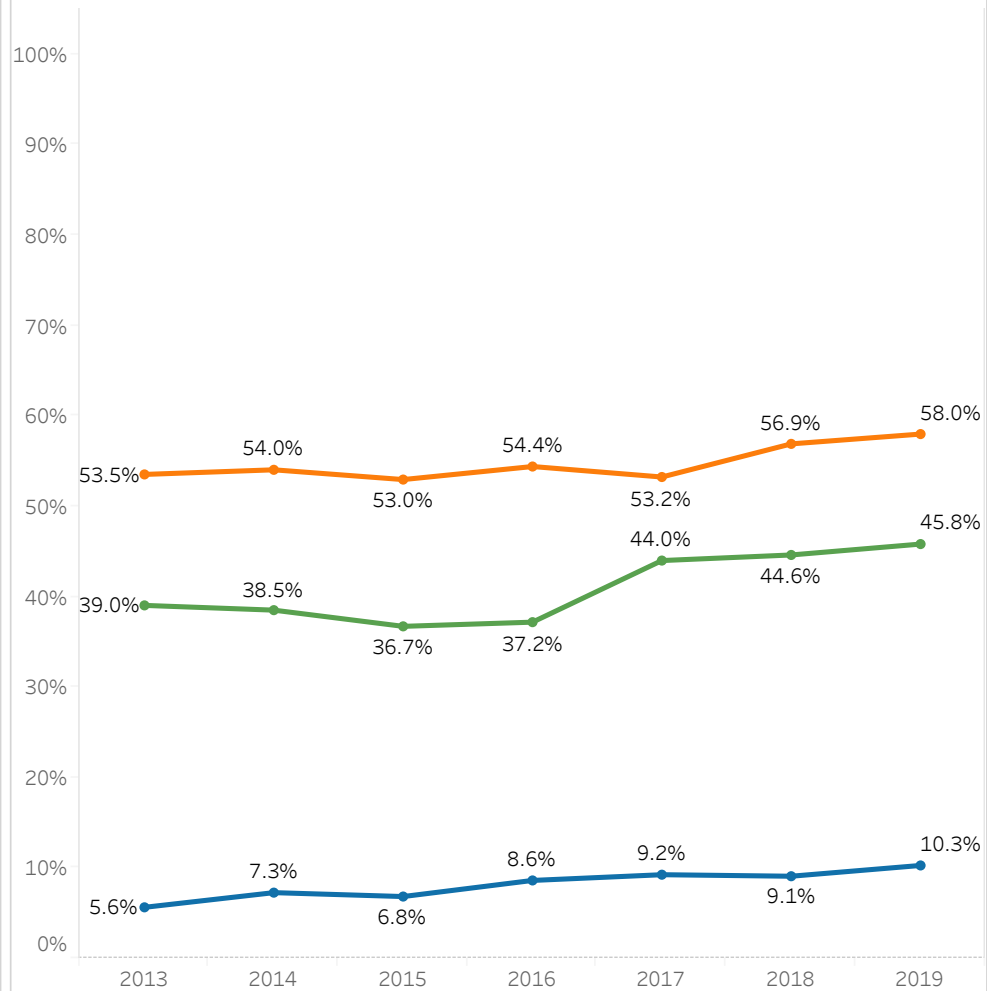

Percentage of Female, BME and Disabled students

All University

Green Templeton College

The charts show the changing percentage of Female, BME (Black and minority ethnic) and Disabled students over time.

Data is from the 01/12/2019 Student Statistics snapshot. Report prepared by: sdma@admin.ox.ac.uk